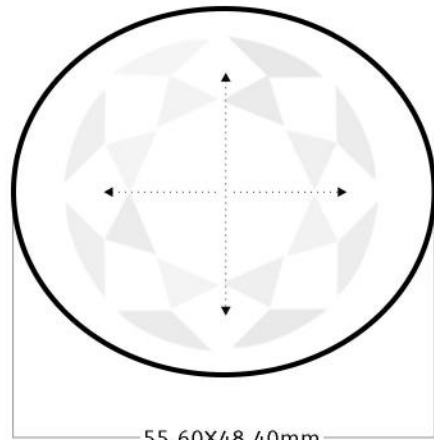

Oval

Bangle

2.0 Anna Oval Bangle

50.80X44.20mm

2.1 Anna Oval Bangle

52.40X45.50mm

2.2 Anna Oval Bangle

54.00X47.00mm

2.3 Anna Oval Bangle

55.60X48.40mm

2.4 Anna Oval Bangle

57.20X49.70mm

2.5 Anna Oval Bangle

58.70X51.00mm

**2.6 Anna Oval Bangle**

60.30X52.40mm

**2.7 Anna Oval Bangle**

61.90X53.80mm

**2.8 Anna Oval Bangle**

63.50X55.20mm

**2.9 Anna Oval Bangle**

65.10X56.60mm

**2.10 Anna Oval Bangle**

66.70X58.00mm

**2.11 Anna Oval Bangle**

68.30X59.40mm