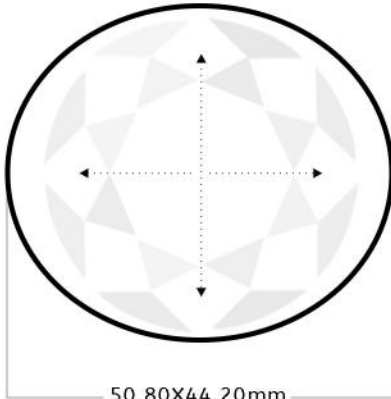

Oval

Bangle

2.0 Anna Oval Bangle

50.80X44.20mm

2.1 Anna Oval Bangle

52.40X45.50mm

2.2 Anna Oval Bangle

54.00X47.00mm

2.3 Anna Oval Bangle

55.60X48.40mm

2.4 Anna Oval Bangle

57.20X49.70mm

2.5 Anna Oval Bangle

58.70X51.00mm

**2.6 Anna Oval Bangle**

60.30X52.40mm

**2.7 Anna Oval Bangle**

61.90X53.80mm

**2.8 Anna Oval Bangle**

63.50X55.20mm

**2.9 Anna Oval Bangle**

65.10X56.60mm

**2.10 Anna Oval Bangle**

66.70X58.00mm

**2.11 Anna Oval Bangle**

68.30X59.40mm