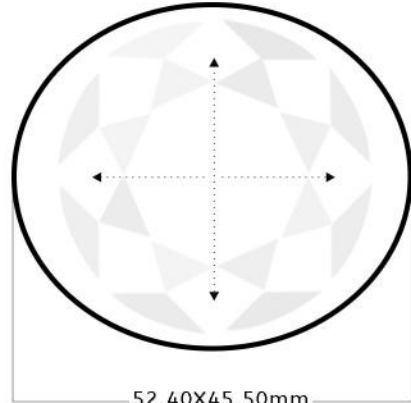

Oval

Bangle

2.0 Anna Oval Bangle

50.80X44.20mm

2.1 Anna Oval Bangle

52.40X45.50mm

2.2 Anna Oval Bangle

54.00X47.00mm

2.3 Anna Oval Bangle

55.60X48.40mm

2.4 Anna Oval Bangle

57.20X49.70mm

2.5 Anna Oval Bangle

58.70X51.00mm

**2.6 Anna Oval Bangle**

60.30X52.40mm

**2.7 Anna Oval Bangle**

61.90X53.80mm

**2.8 Anna Oval Bangle**

63.50X55.20mm

**2.9 Anna Oval Bangle**

65.10X56.60mm

**2.10 Anna Oval Bangle**

66.70X58.00mm

**2.11 Anna Oval Bangle**

68.30X59.40mm